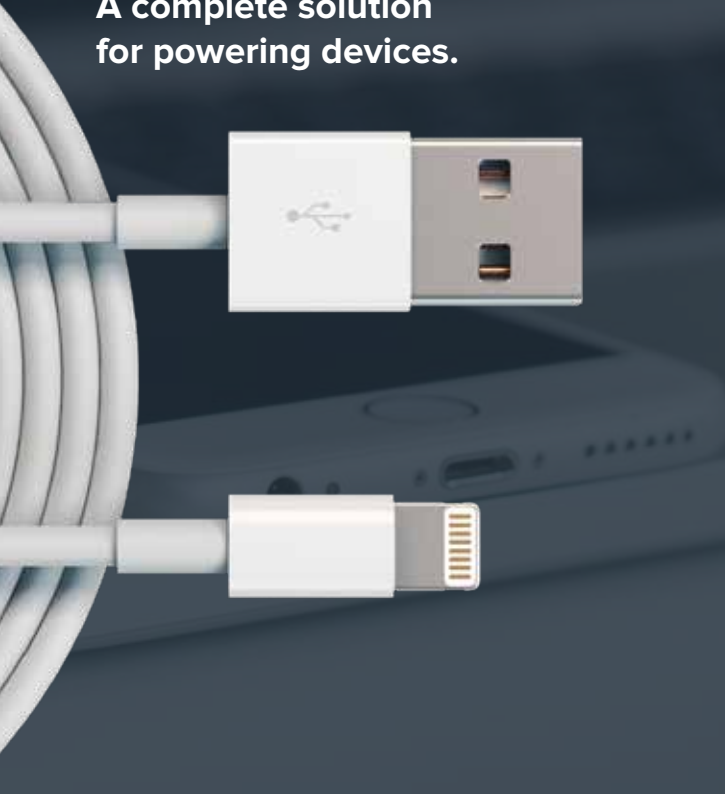

CABLE & ADAPTER COMBO PACKS

A complete solution
for powering devices.

MFi LIGHTNING COMBOS

MFi certification ensures that all your Apple devices will be recognized when you use this cable to plug in.