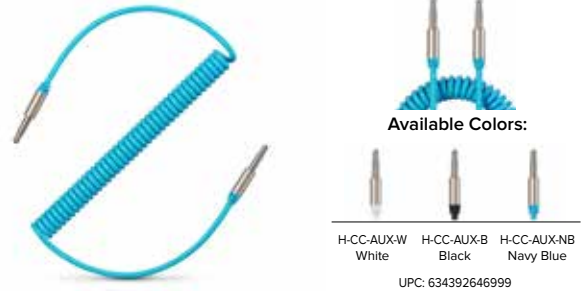

Coiled Auxiliary Cable - 3.5mm

Specifications:

Length (coiled): 15.75"
Cable Length (uncoiled): 55"
Packaging: 7.8" x 3.0" x 1.0"